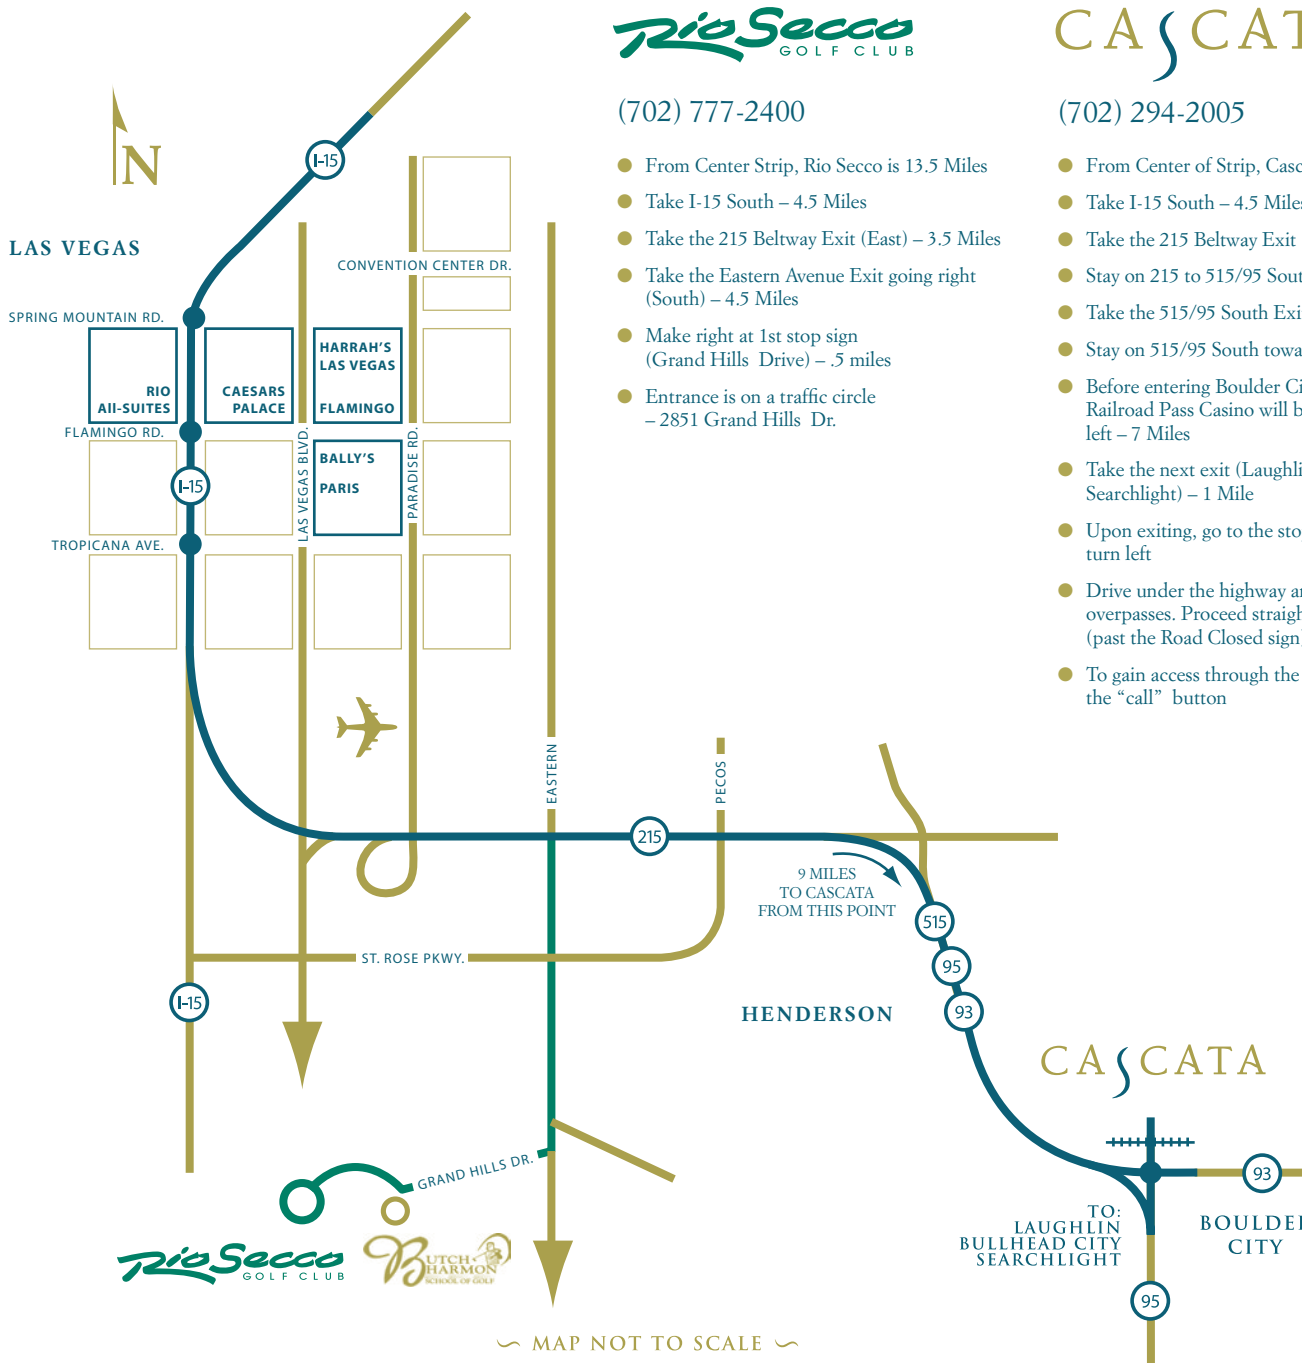

DIRECTIONS TO CASCATA AND RIO SECCO GOLF COURSES FROM LAS VEGAS BOULEVARD

(702) 777-2400

- From Center Strip, Rio Secco is 13.5 Miles
- Take I-15 South – 4.5 Miles
- Take the 215 Beltway Exit (East) – 3.5 Miles
- Take the Eastern Avenue Exit going right (South) – 4.5 Miles
- Make right at 1st stop sign (Grand Hills Drive) – .5 miles
- Entrance is on a traffic circle – 2851 Grand Hills Dr.

CASCATA

(702) 294-2005

- From Center of Strip, Cascata is 30 Miles
- Take I-15 South – 4.5 Miles
- Take the 215 Beltway Exit (East)
- Stay on 215 to 515/95 South – 11 Miles
- Take the 515/95 South Exit
- Stay on 515/95 South toward Boulder City
- Before entering Boulder City, the Railroad Pass Casino will be on the left – 7 Miles
- Take the next exit (Laughlin, Bullhead City, Searchlight) – 1 Mile
- Upon exiting, go to the stop sign and turn left
- Drive under the highway and railroad overpasses. Proceed straight up the hill (past the Road Closed sign) – .5 Miles
- To gain access through the gate please press the “call” button