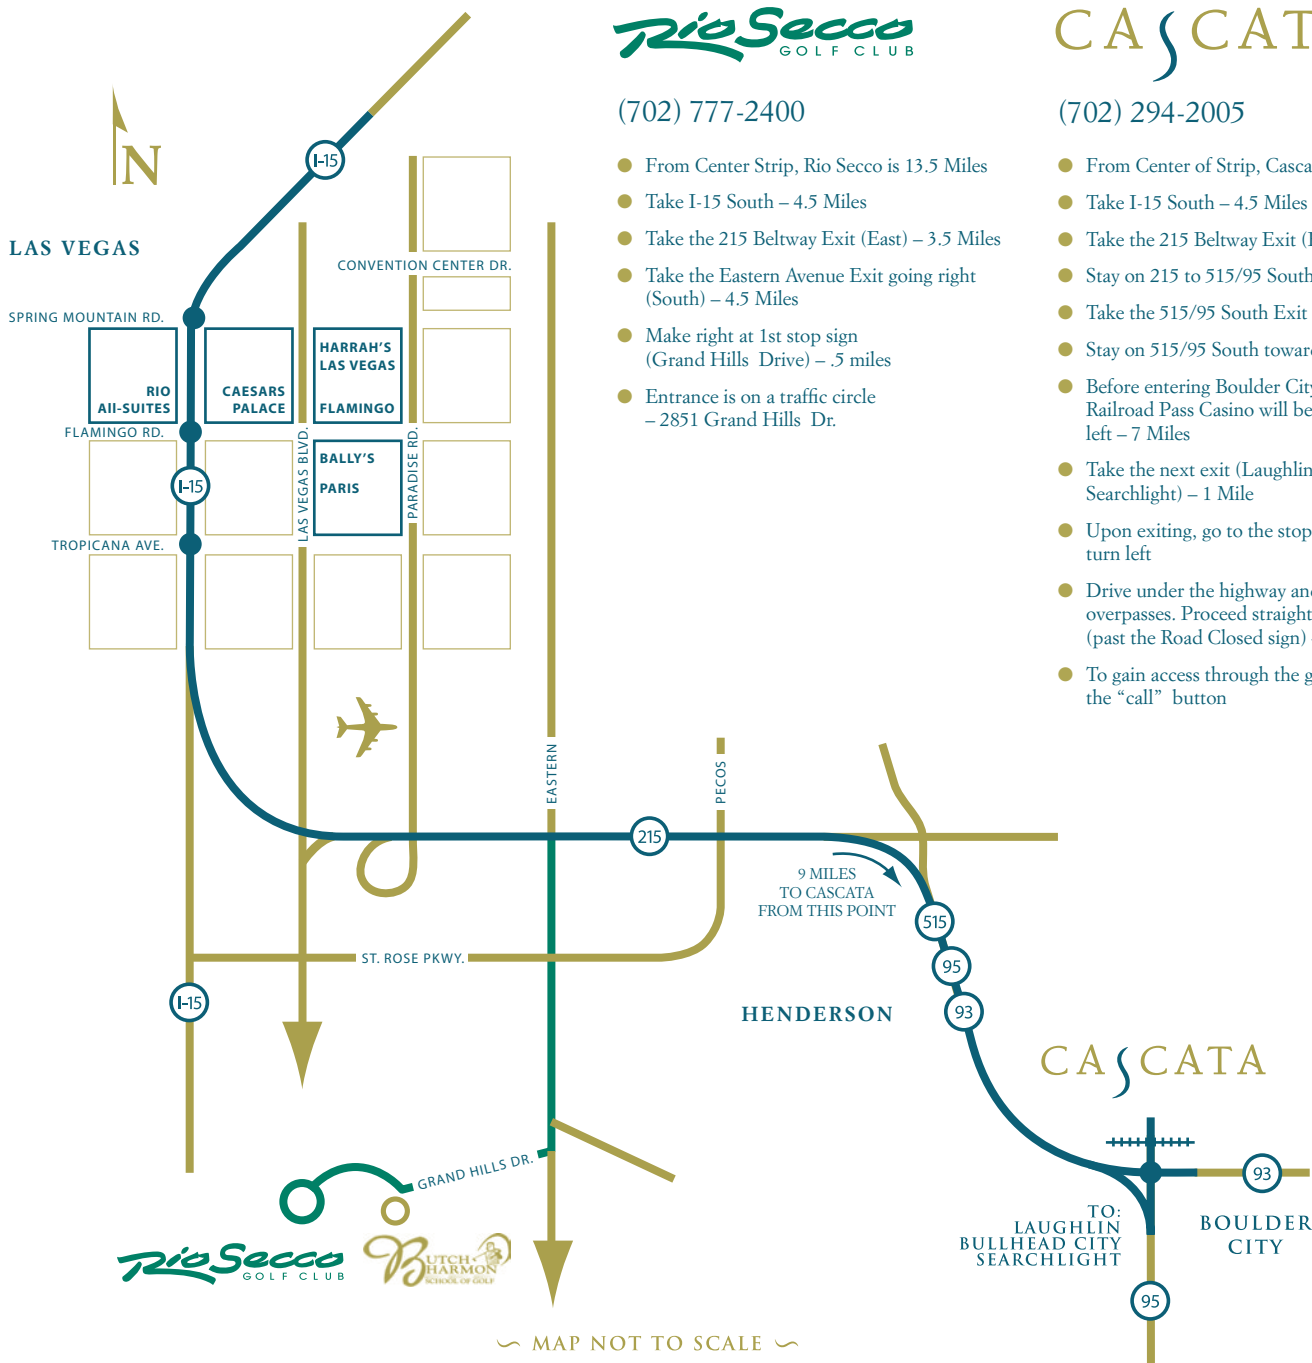

DIRECTIONS TO CASCATA AND RIO SECCO GOLF COURSES FROM LAS VEGAS BOULEVARD

(702) 777-2400

- From Center Strip, Rio Secco is 13.5 Miles
- Take I-15 South – 4.5 Miles
- Take the 215 Beltway Exit (East) – 3.5 Miles
- Take the Eastern Avenue Exit going right (South) – 4.5 Miles
- Make right at 1st stop sign (Grand Hills Drive) – .5 miles
- Entrance is on a traffic circle – 2851 Grand Hills Dr.

(702) 294-2005

- From Center of Strip, Cascata is 30 Miles
- Take I-15 South – 4.5 Miles
- Take the 215 Beltway Exit (East)
- Stay on 215 to 515/95 South – 11 Miles
- Take the 515/95 South Exit
- Stay on 515/95 South toward Boulder City
- Before entering Boulder City, the Railroad Pass Casino will be on the left – 7 Miles
- Take the next exit (Laughlin, Bullhead City, Searchlight) – 1 Mile
- Upon exiting, go to the stop sign and turn left
- Drive under the highway and railroad overpasses. Proceed straight up the hill (past the Road Closed sign) – .5 Miles
- To gain access through the gate please press the “call” button