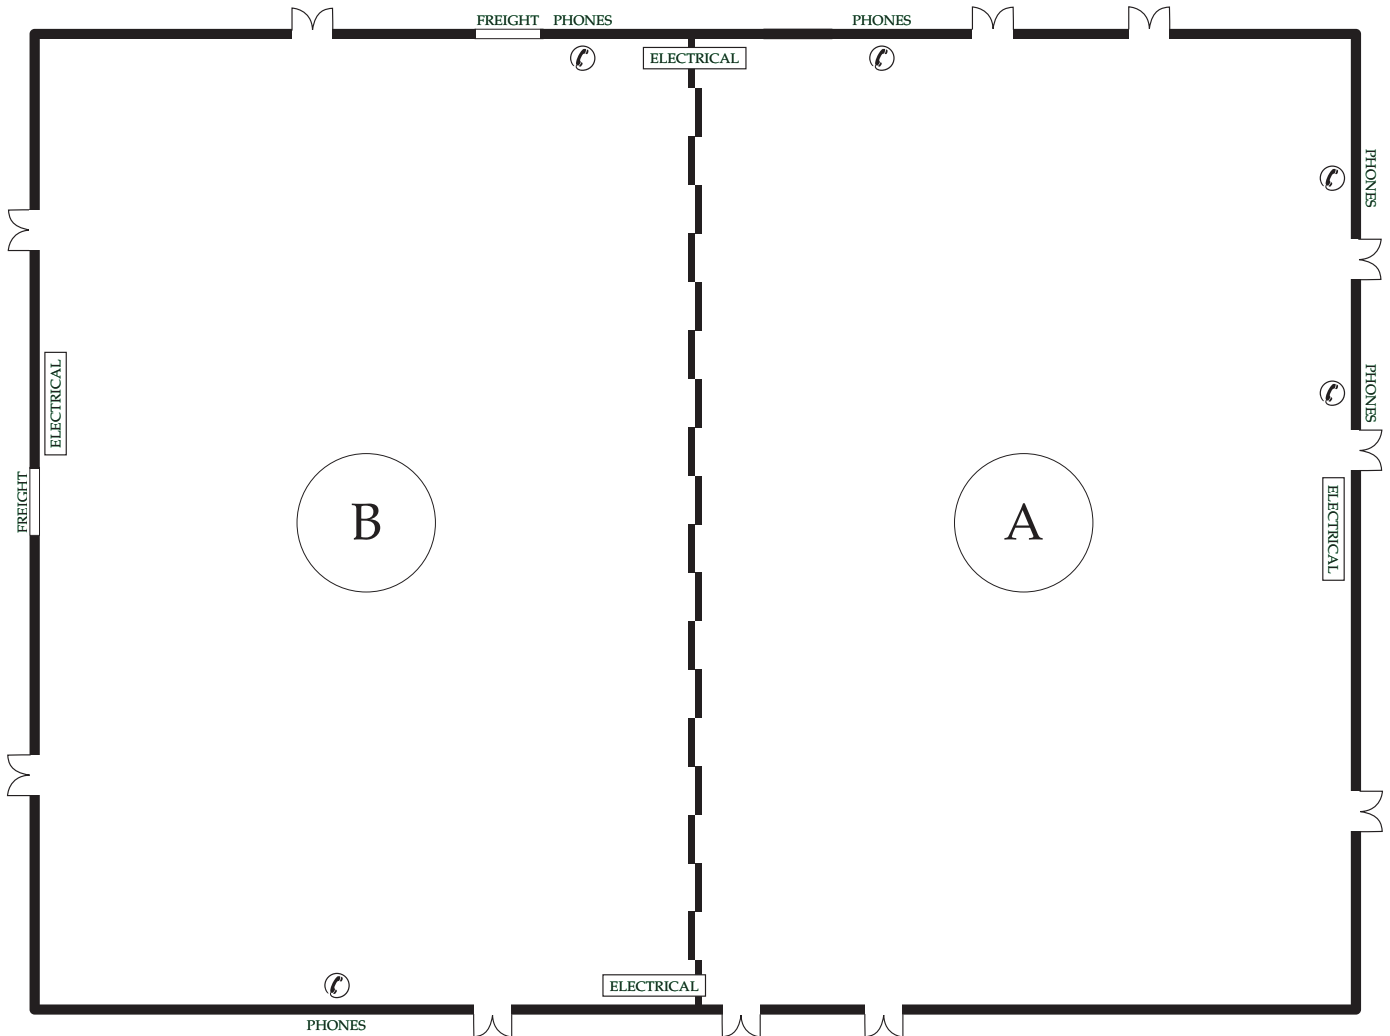

CAESARS PALACE PAVILION

A Triumph of Unconventional Success has Arrived.

Our special event superstructure with over 49,000 square feet of flexible convention space and state-of-the-art communications technology is taking the Empire by storm. The Caesars Palace Pavilion is much more than a large contemporary convention facility. Of course, it offers all the production-friendly space and ultra-modern hardware you can imagine. More importantly, our specially appointed Convention Services Managers oversee and help orchestrate your every detail. To top it off, our partnerships with the finest exposition support teams are second to none.

	Banquet	Theatre	Schoolroom	Reception	Length	Width	Ceiling Ht.	Total Sq. Ft.
Pavilion	3300	7200	3300	5400	258'	191'	60'	49,278
Pavilion A	1650	3600	1650	2700	129'	191'	60'	24,639
Pavilion B	1650	3600	1650	2700	129'	191'	60'	24,639