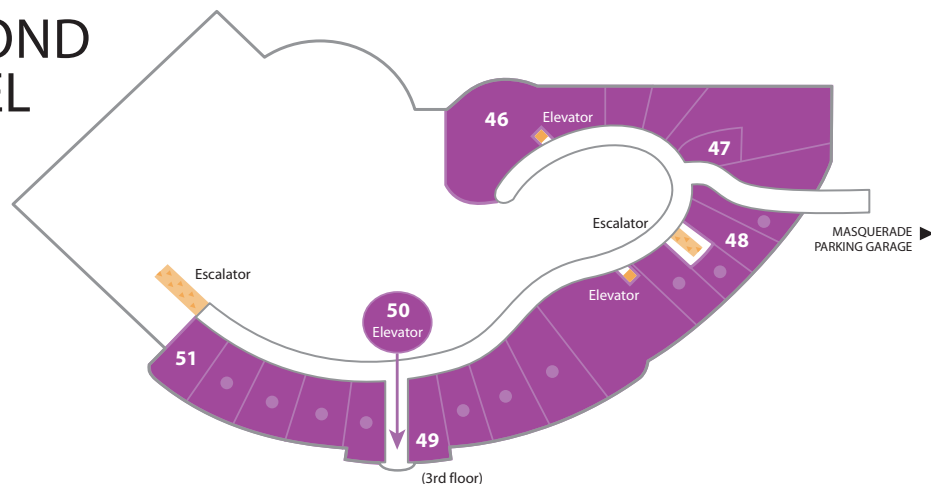

RIO ALL-SUITE
HOTEL & CASINO
Locator Map

FIRST LEVEL

SECOND LEVEL

■ Masquerade Village Shopping Area

(3rd floor)

CARNIVAL WORLD

1. Shuttles to Caesars Palace, Bally's, Paris, and Harrah's
2. Carnival World Buffet
3. Lucky Strike Lanes

IPANEMA COURT

4. All American Bar & Grille
5. Hotel Security / Lost & Found
6. Starbucks Coffee
7. Antonio's Ristorante
8. I-Bar Ultra Lounge
9. Sports Kitchen
10. Mah Jong Chinese Noodle Bar
11. Front Desk / Hotel Registration / Main Box Office / Concierge / Car Rentals
12. Mardi Gras Cigars

CONVENTION WAY

13. Búzios Seafood
14. São Paulo Cafe
15. Starbucks Coffee
16. Penn & Teller Theater
17. Rio Spa & Salon
18. Belize Room
19. Pavilion Florist
20. Business Services
21. Convention Services, Catering & Sales
22. Janiero Boardroom

23. Flamenco Boardroom
24. Rio Pavilion
25. Tango Room
26. Conga Room
27. Lambada Room
28. Amazon Room
29. Coco Room
30. Jaguar Room
31. Palma Room
32. Tropical Room
33. Salsa Room
34. Choro Room
35. Brasilia Room
36. Miranda Room