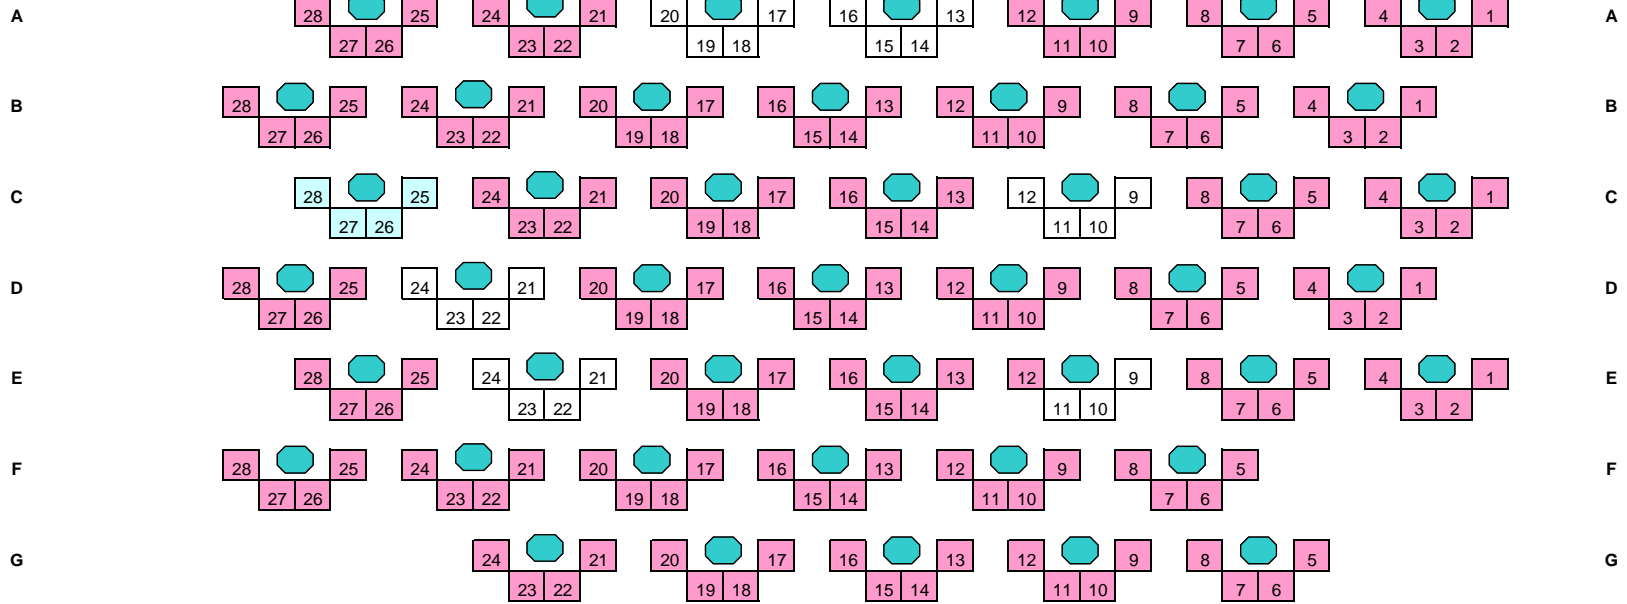

CODES:

PINK
BLUE

Sold First - Table Seating
 Sold First - Balcony Seating

Tables:

ALL PERFORMANCES

STAGE

ROW

\$49.95 SEATS

\$49.95 SEATS

\$49.95 SEATS

BOOTHS

34	33	32	31	30	29	28	27	26	25	24	23
30	29	28	27	26	25	24	23				

Hi Tables - "M"

22	21
22	21

10	9
8	9

8	7	6	5	4	3	2	1
---	---	---	---	---	---	---	---

BOOTH

Hi Tables - "M"

\$39.95 SEATS

SKY LOUNGE

\$39.95 SEATS

SKY LOUNGE

\$39.95 SEATS

SOFA/CHAIRS
 HI TOP TABLES

32	31	30	29
36	35	34	33

Light Booth

23	22	21	20	19
28	27	26	25	24

18	17	16	15
----	----	----	----

9	8	7	6	5
14	13	12	11	10

Sound Booth

4	3	2	1
---	---	---	---

SOFA/CHAIRS
 HI TOP TABLES